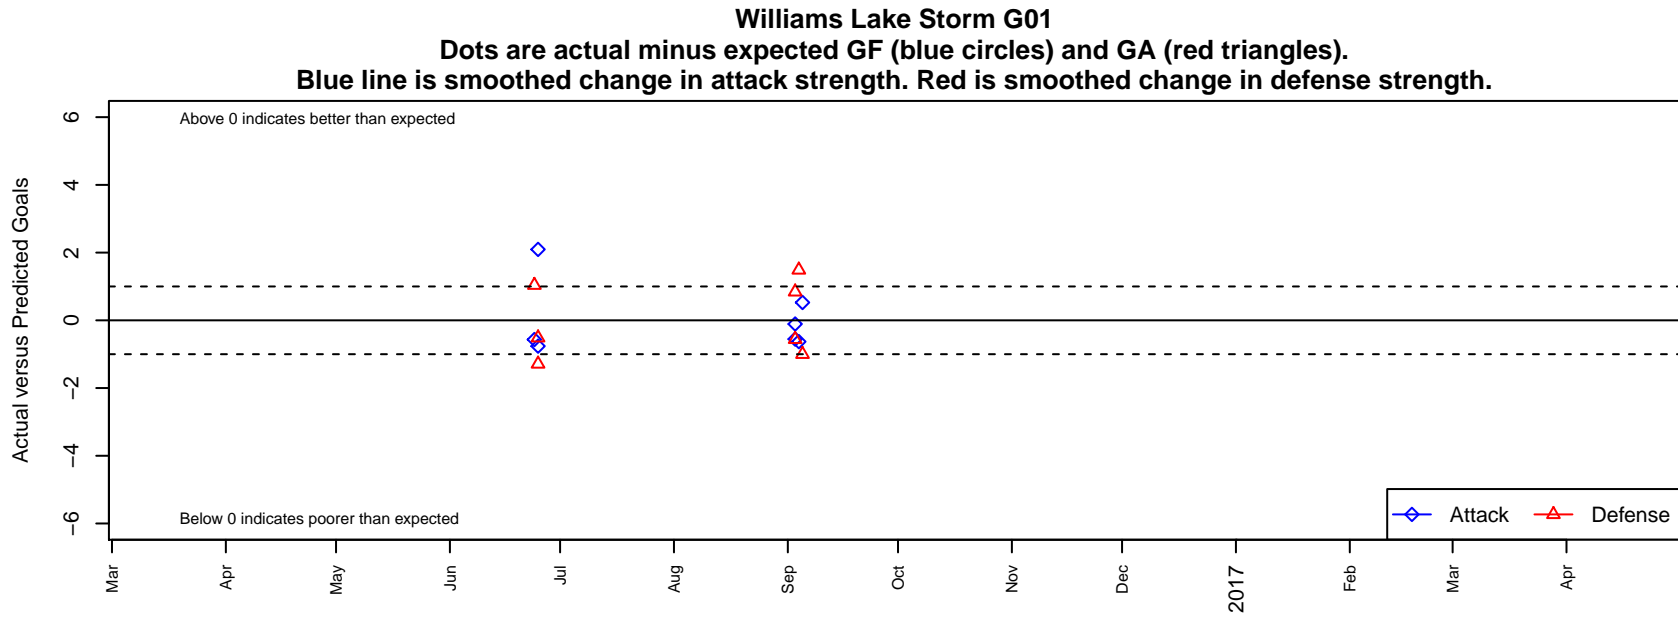

Williams Lake Storm G01

, BC
G01 total strength=1418
attack=16.04 defense=4.51

alt names used:

Venues played:
2016 Baker Blast COPA U16
2016 SX Cup U16 Gold – Tier 3 U16

date	home		away		venue	pred.home	pred.away
2016-09-05	SUSC Team Infinity G01	2	Williams Lake Storm G01	2	2016 SX Cup U16 Gold – Tier 3 U16	1.00	1.47
2016-09-04	Williams Lake Storm G01	2	Coquitlam Metro Ford Nemesis G01	0	2016 SX Cup U16 Gold – Tier 3 U16	2.63	1.49
2016-09-03	MUSC Eagles G01	1	Williams Lake Storm G01	4	2016 SX Cup U16 Gold – Tier 3 U16	0.44	4.11
2016-09-03	Williams Lake Storm G01	0	Burnaby Girls SC Blaze G01	1	2016 SX Cup U16 Gold – Tier 3 U16	0.55	1.84
2016-06-25	Williams Lake Storm G01	1	Whatcom FC Rangers Blue G01	4	2016 Baker Blast COPA U16	1.76	2.71
2016-06-25	Williams Lake Storm G01	9	Whatcom FC Rangers White G01	1	2016 Baker Blast COPA U16	6.91	0.48
2016-06-24	Crossfire Select Wilkinson G01	2	Williams Lake Storm G01	1	2016 Baker Blast COPA U16	3.04	1.57